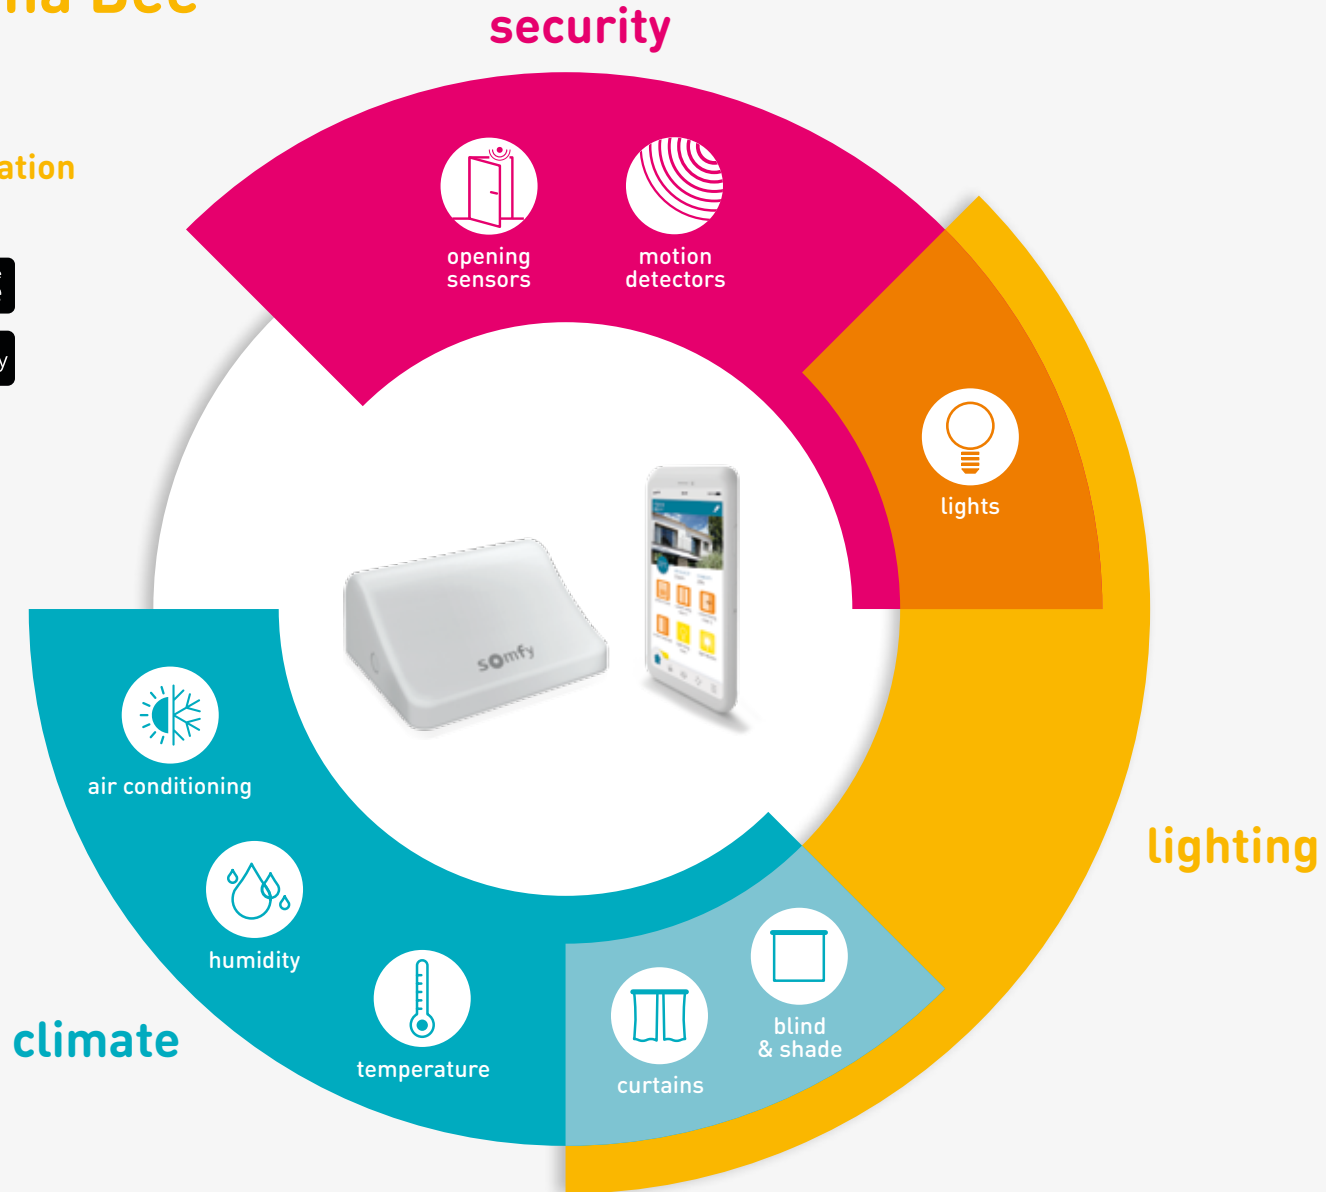

Smart life is having perfect climate control

When it gets too hot outside, TaHoma Bee ensures that the temperature inside is kept optimal. With smart sensors, it turns on the air conditioning and activates the curtains which adopt the desired position to keep your home cool!

Smart life is **taking care of those you love**

At night, the night-lights light up the way thanks to motion detectors positioned throughout the home, creating a lit path.

We all want what is best for our families. Are you worried about tripping over or waking the children up in the middle of the night? At 2AM, you get up to get a glass of water. No need to worry though, as the motion detectors automatically trigger the night lights one by one, all the way to the kitchen.

lights

motion
detectors

A path of light to
guide you in the dark

The Home Intelligence system with TaHoma Bee

TaHoma Bee application

is available for iOS
and Android smartphones

For a greater smart home

security

Opening Sensor
Zigbee

Motion Detector
Zigbee

climate

Temperature
& Humidity Sensor
Zigbee

IR Blaster
Zigbee

lighting

Lighting Dimmer
Module 1-Gang
RTN

Lighting ON/OFF
Module 2-Gang
RTN