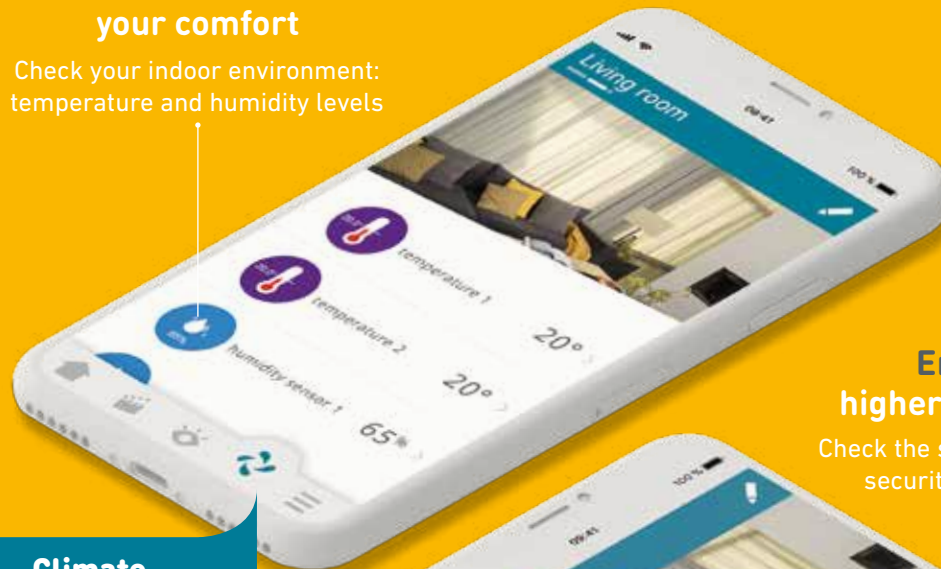

With Somfy, say hello to smart home!

Manage your home at your fingertips

Check and control
your equipment

Personalization:
take a picture
of your home

Easy to use interface
to check & control
your equipment

 Home page

Create
your favourite scenario

Triggering several pieces of
equipment simultaneously
according to weather conditions

Triggering several pieces
of equipment simultaneously
with timer

 Scenes

With a single click, activating
simultaneously several equipment

Choose your comfort

Check your indoor environment:
temperature and humidity levels

 **Climate
management**

Enjoy higher security

Check the status of your
security devices

 **Security check**

Smart life is **balancing natural and artificial light**