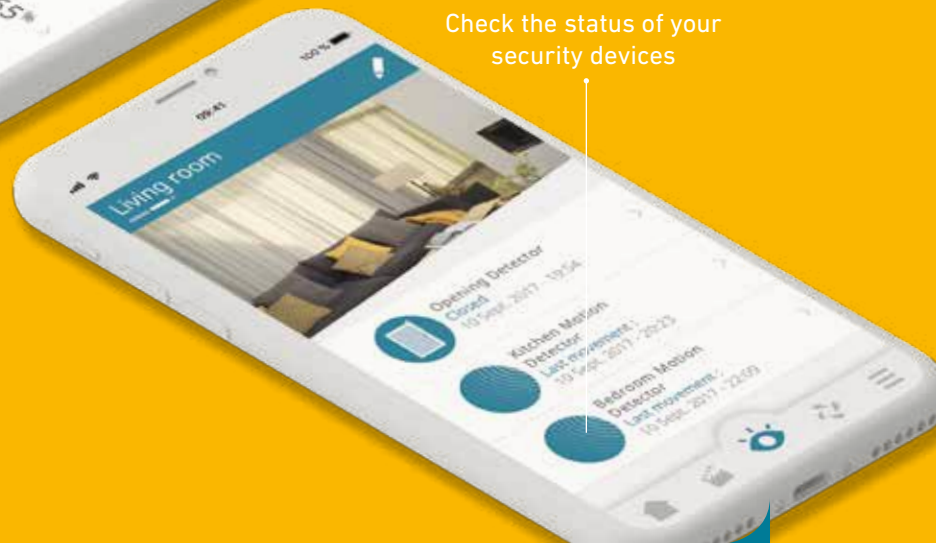

Choose your comfort

Check your indoor environment:
temperature and humidity levels

 **Climate
management**

Enjoy higher security

Check the status of your
security devices

 **Security check**

Smart life is **balancing natural and artificial light**

By using the automatic scenarios for your lights, blinds and curtains, TaHoma Bee always ensures that you have the right level of brightness at sunrise or sunset.

Do you like waking up naturally with the sun and spending your evenings in a subdued ambiance? From sunrise, the curtains let the daylight in while the blinds come down at dusk and artificial lighting takes over.