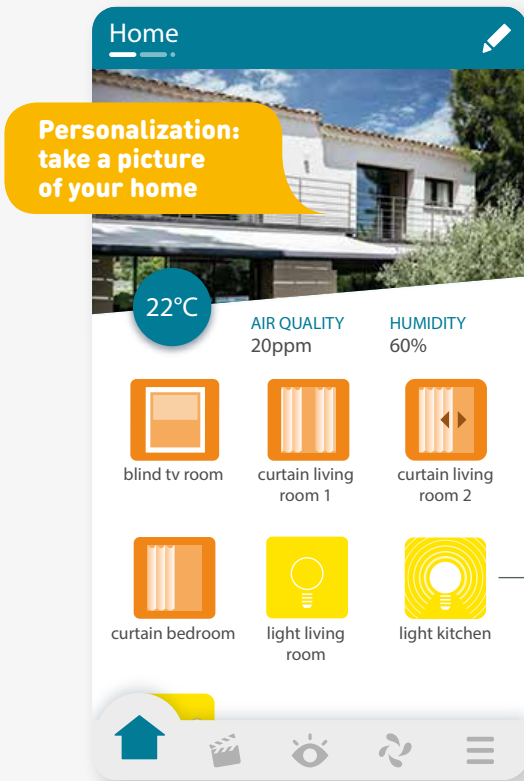

Manage your home at your fingertips

Check and control
your equipment

Personalization:
take a picture
of your home

Easy to use interface
to check & control
your equipment

Home page

Create
your favourite scenario