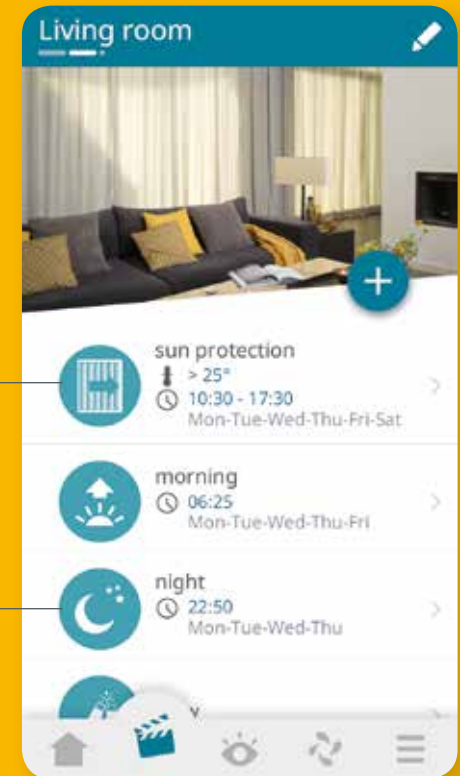

Triggering several pieces of
equipment simultaneously
according to weather conditions

Triggering several pieces
of equipment simultaneously
with timer

Scenes

With a single click, activating
simultaneously several equipment